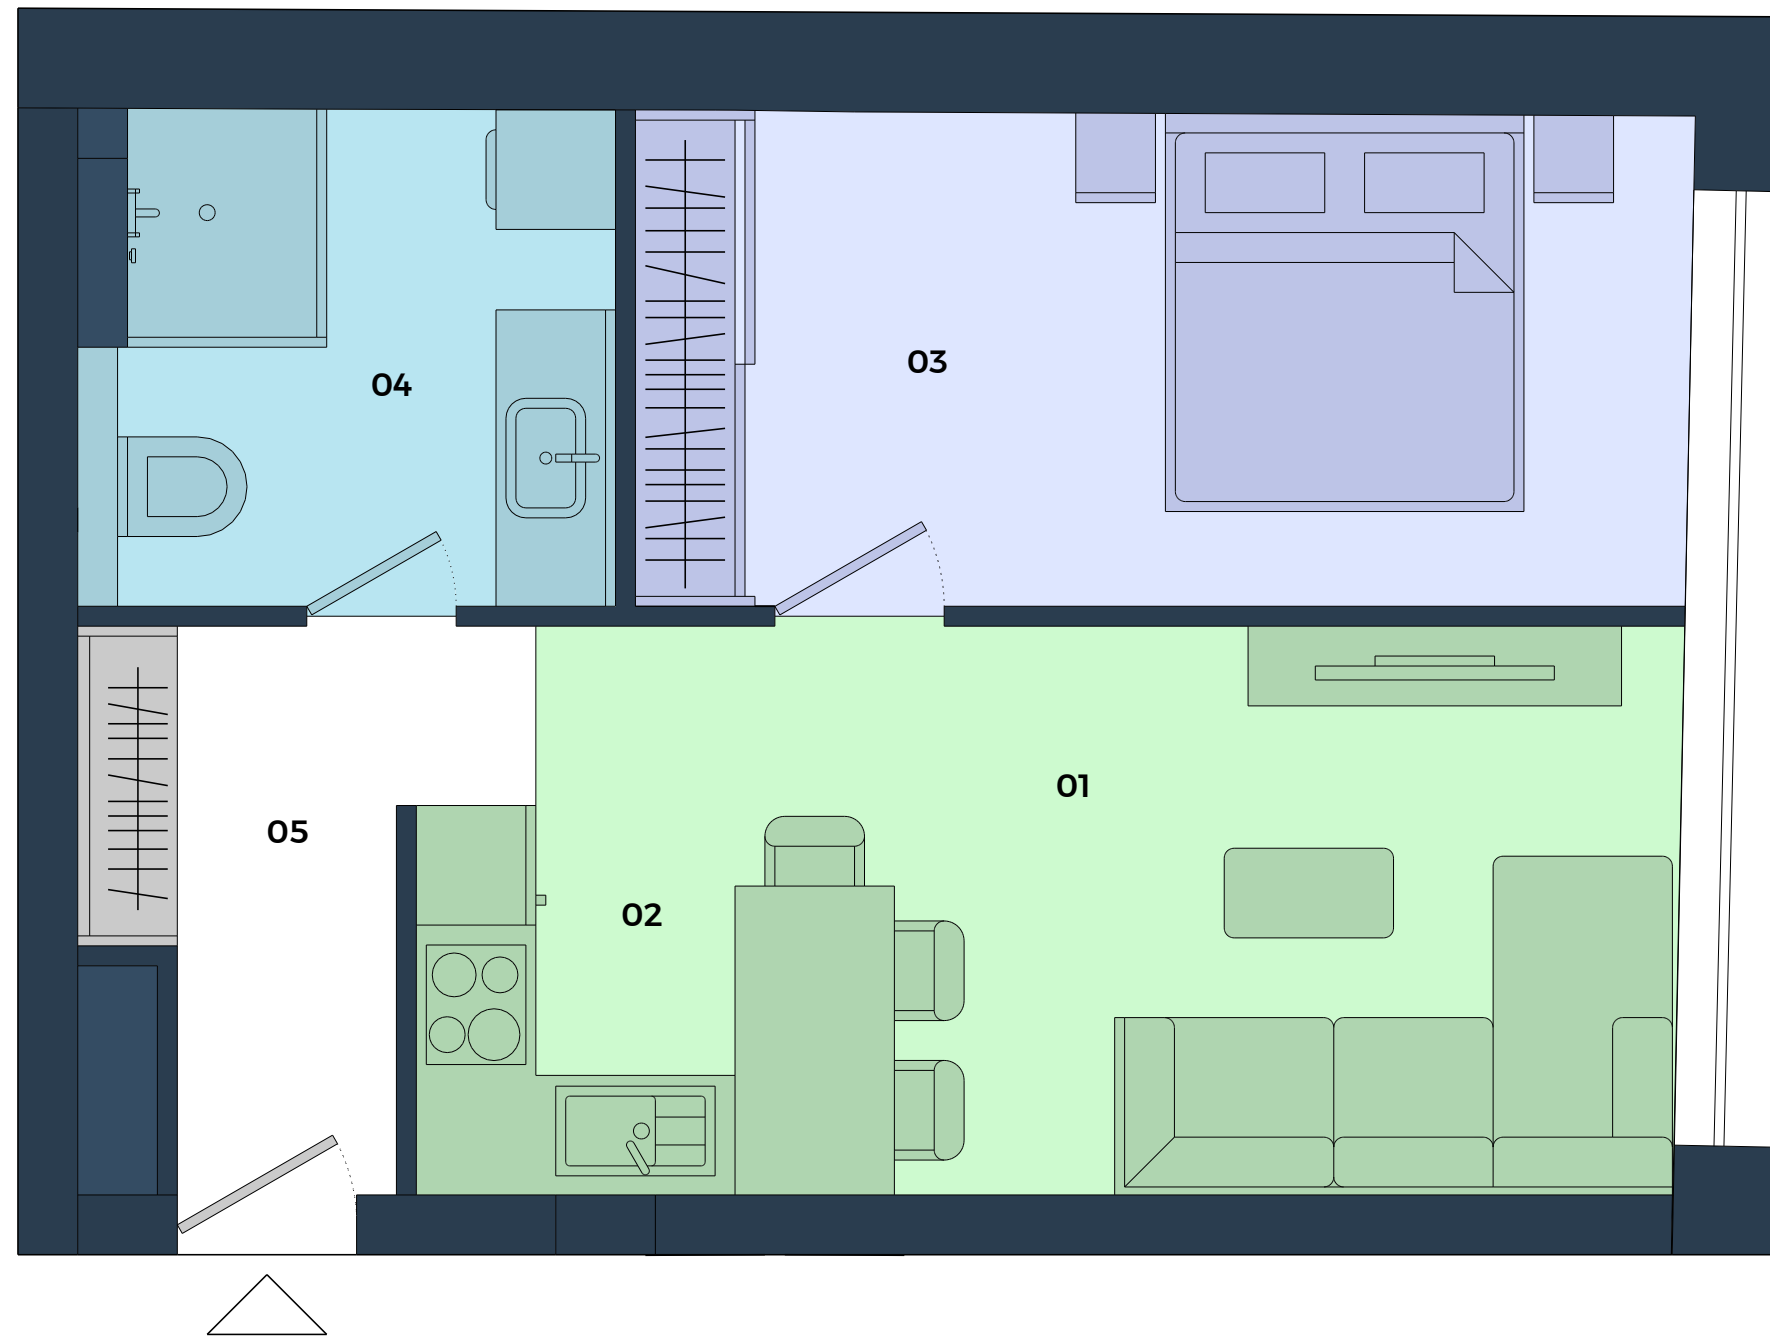

FIUMEI

RESIDENCE

208 2 ROOM FLAT

01 Living Room	13,7 m ²
02 Kitchen	4,8 m ²
03 Bedroom	13,5 m ²
06 Bathroom	6,7 m ²
07 Lobby	4,9 m ²
Interior	43,6 m²
Exterior	0,0 m²
Total Area	43,6 m²

A BUILDING

2. FLOOR

OPTION TO BUY

STORAGE AREA

PARKING GARAGE

+36 20 285 1506

info@fiumeiresidence.hu
www.fiumeiresidence.hu

The layout is subject to change and modification. The furnishings and equipment of the apartment are only illustrative, they are not part of the delivery of the apartment. The stated dimensions are preliminary and may not correspond to the implementation project. The sales area of the apartment includes the area of internal partitions, balcony, loggia, or terrace.